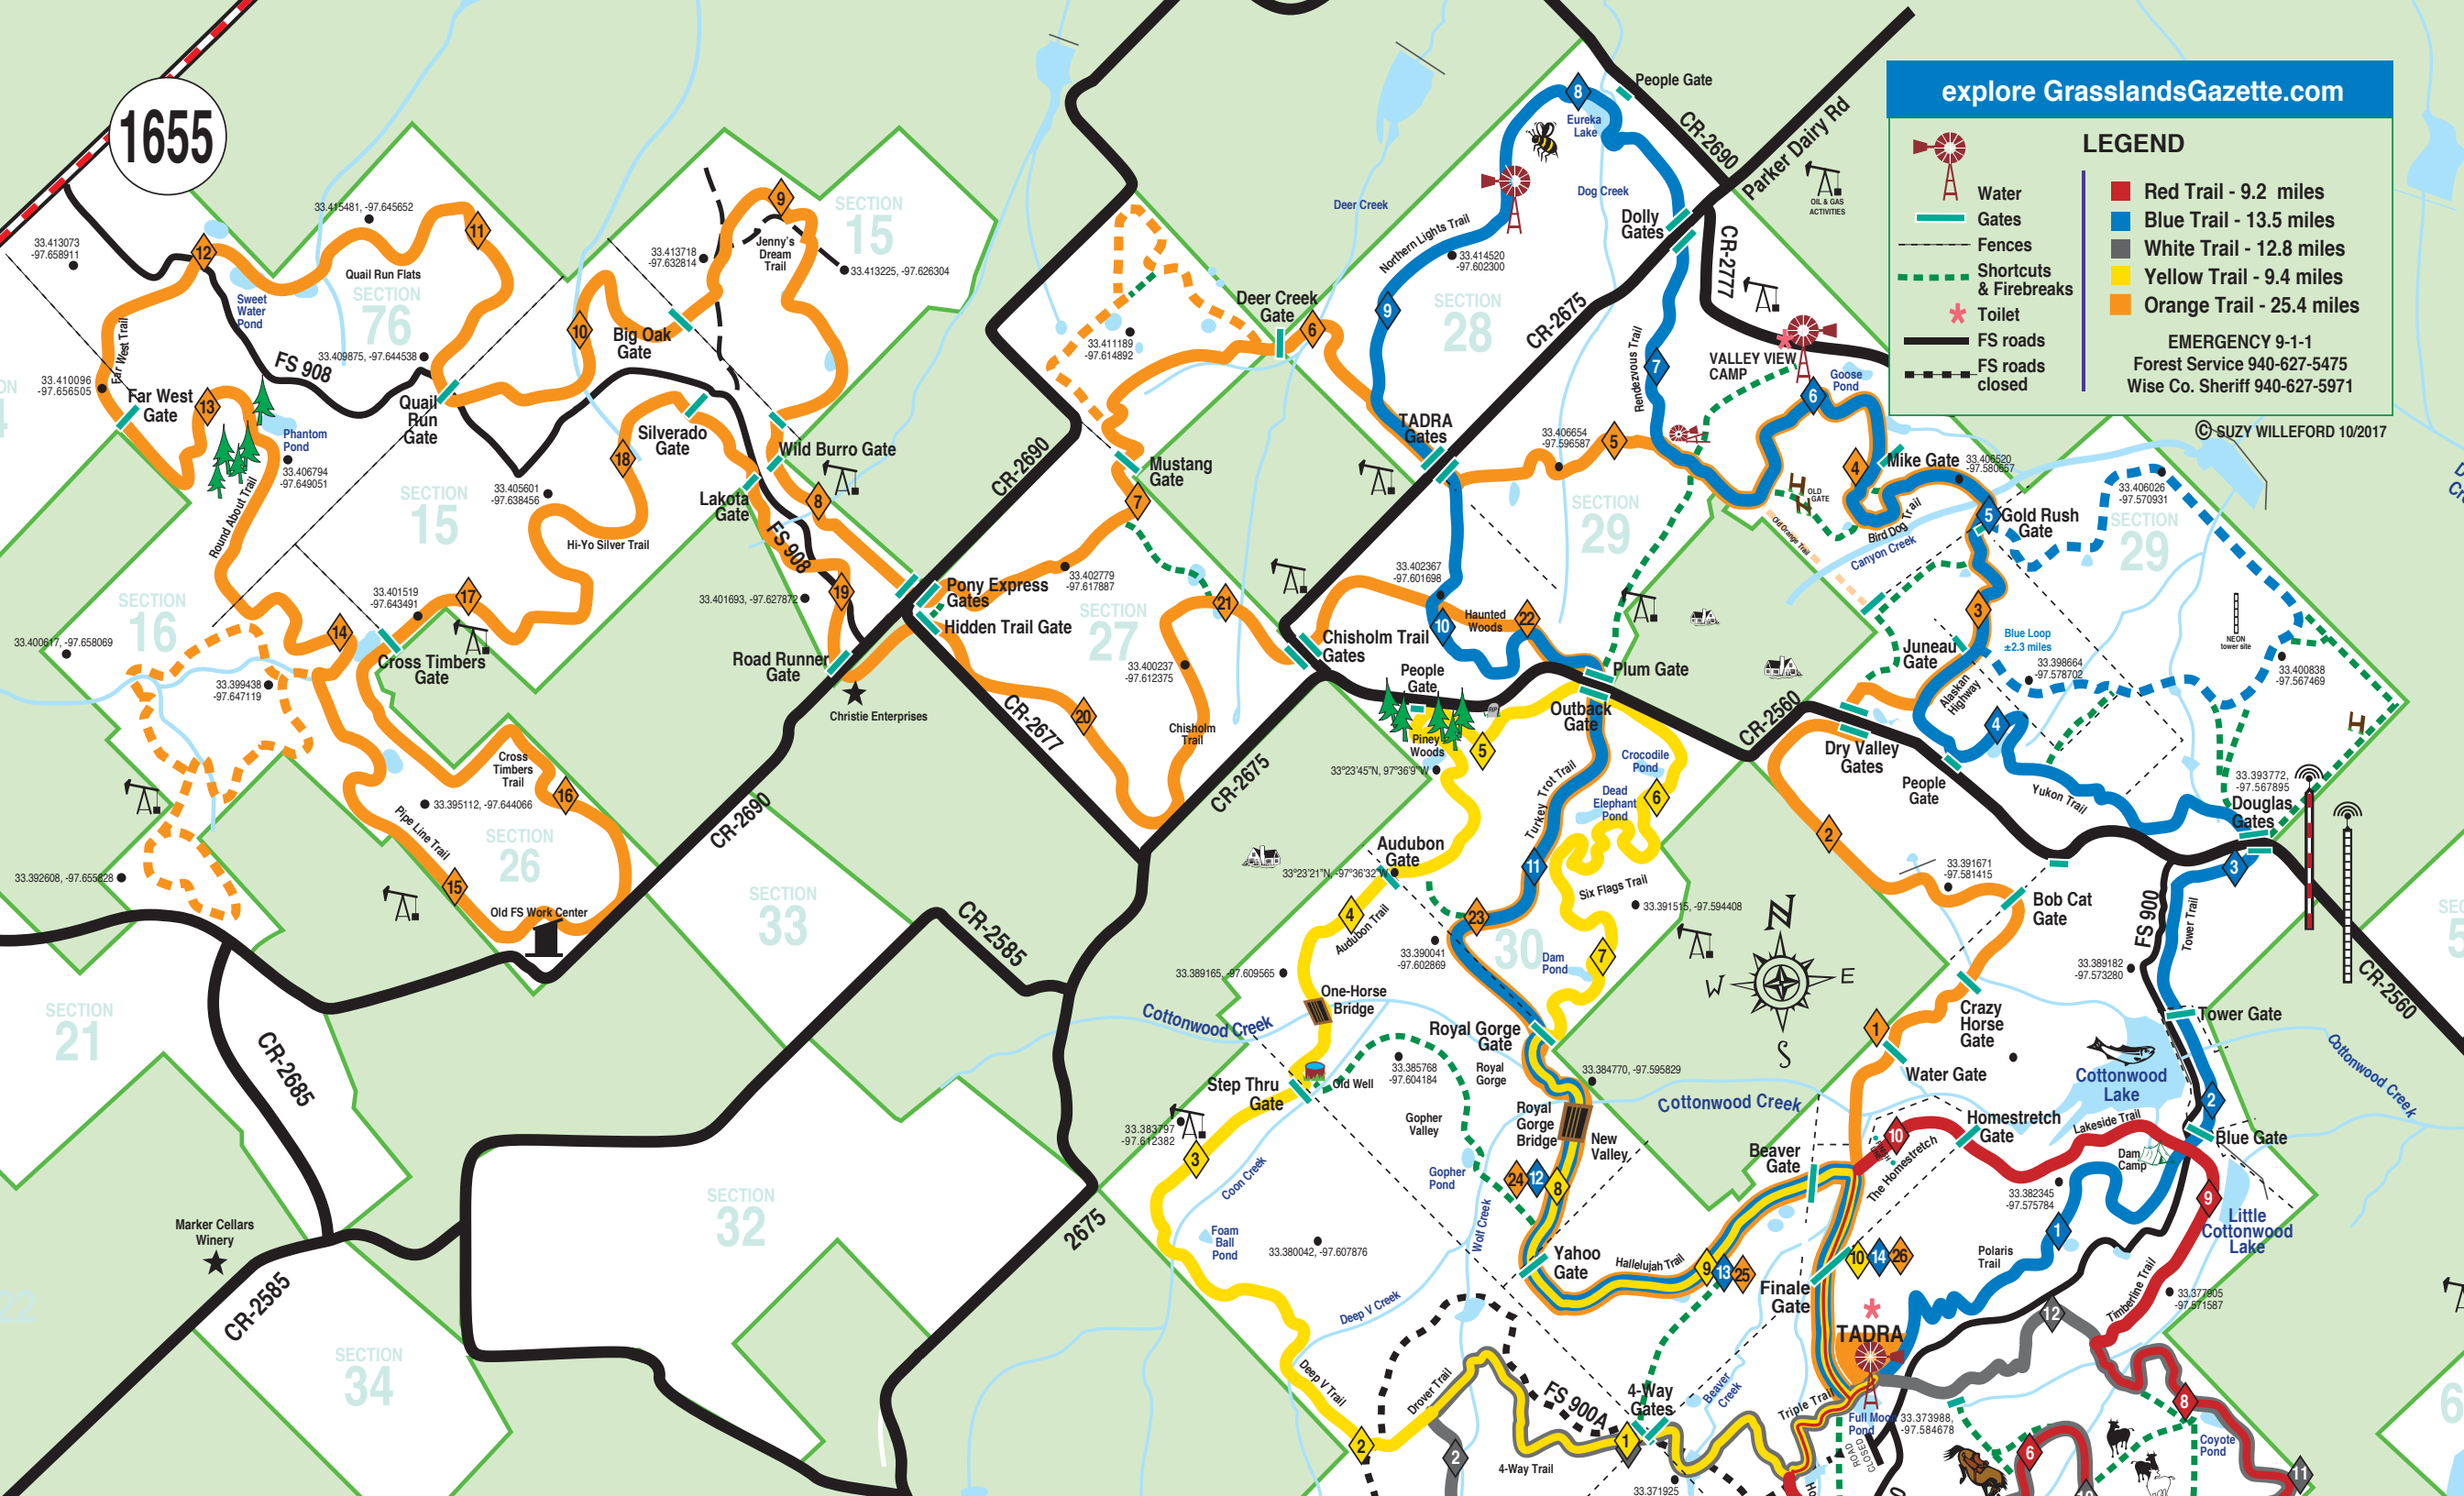

1655

explore GrasslandsGazette.com

LEGEND

- Water
- Gates
- Fences
- Shortcuts & Firebreaks
- Toilet
- FS roads
- FS roads closed
- Red Trail - 9.2 miles
- Blue Trail - 13.5 miles
- White Trail - 12.8 miles
- Yellow Trail - 9.4 miles
- Orange Trail - 25.4 miles

EMERGENCY 9-1-1
Forest Service 940-627-5475
Wise Co. Sheriff 940-627-5971

© SUZY WILLEFORD 10/2017