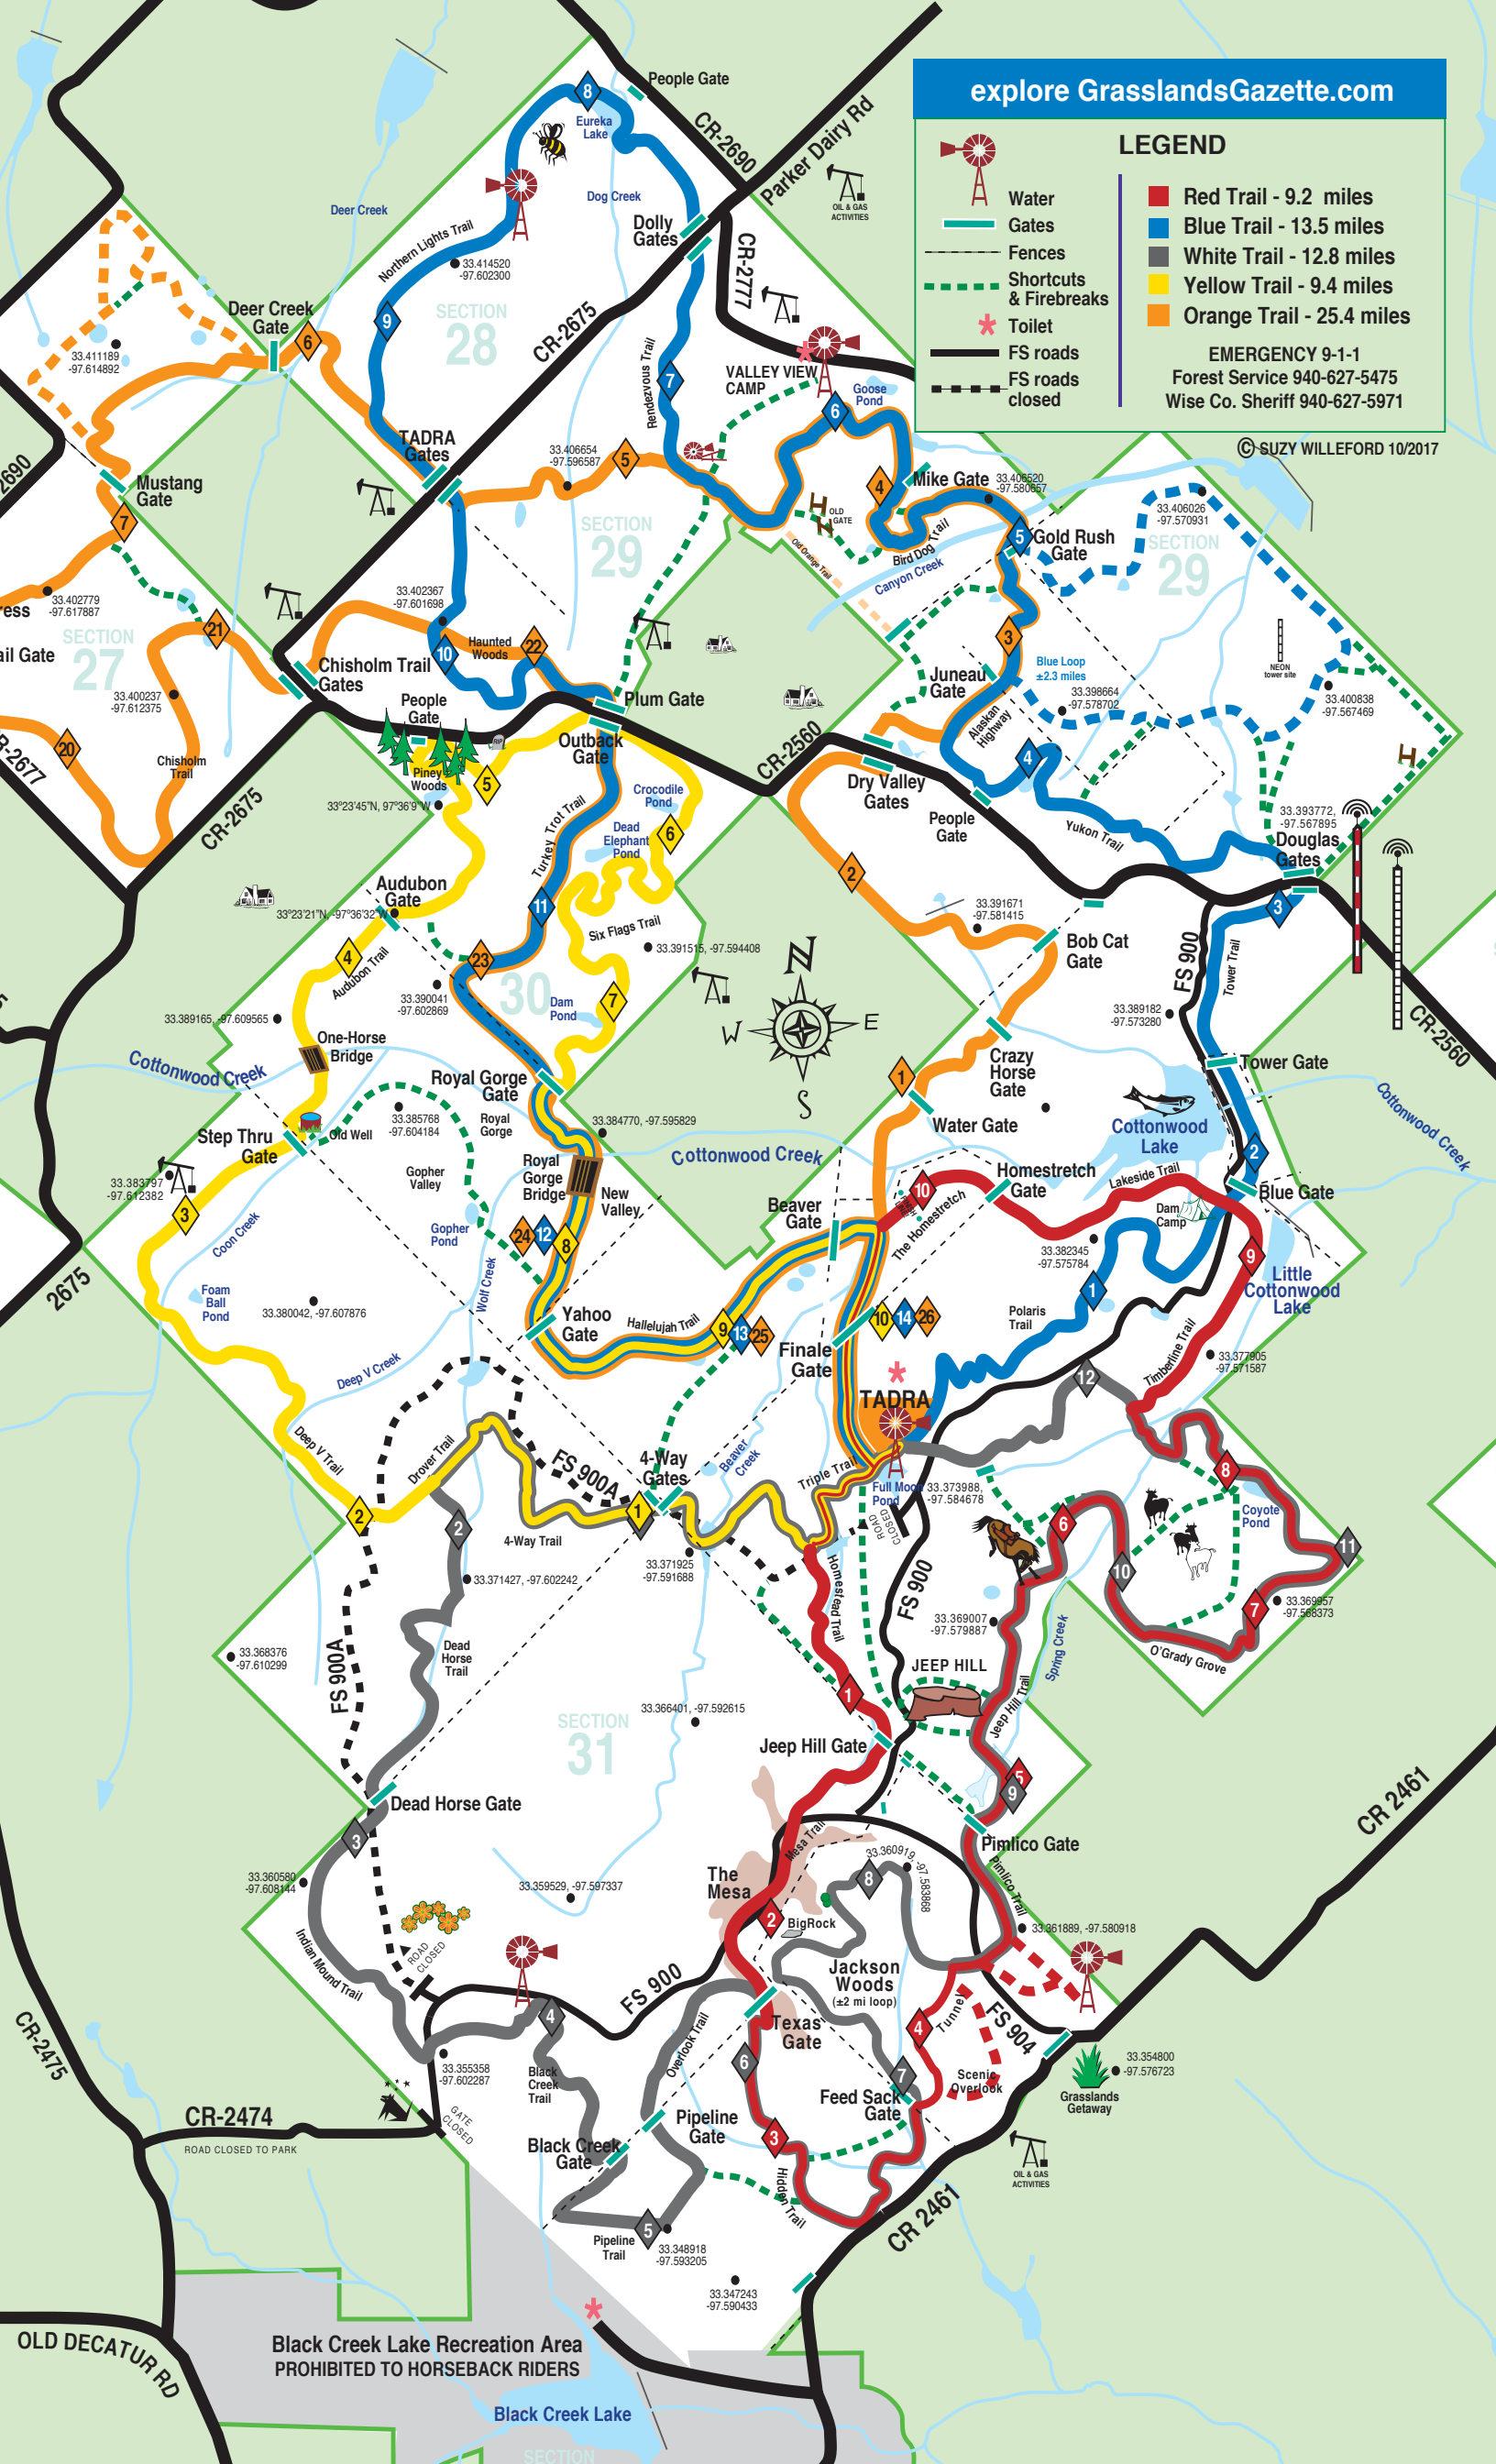

LEGEND

- Water
  - Gates
  - Fences
  - Shortcuts & Firebreaks
  - Toilet
  - FS roads
  - FS roads closed
  - Red Trail - 9.2 miles
  - Blue Trail - 13.5 miles
  - White Trail - 12.8 miles
  - Yellow Trail - 9.4 miles
  - Orange Trail - 25.4 miles
- EMERGENCY 9-1-1  
Forest Service 940-627-5475  
Wise Co. Sheriff 940-627-5971

© SUZY WILLEFORD 10/2017

Black Creek Lake Recreation Area  
PROHIBITED TO HORSEBACK RIDERS

OLD DECATUR RD